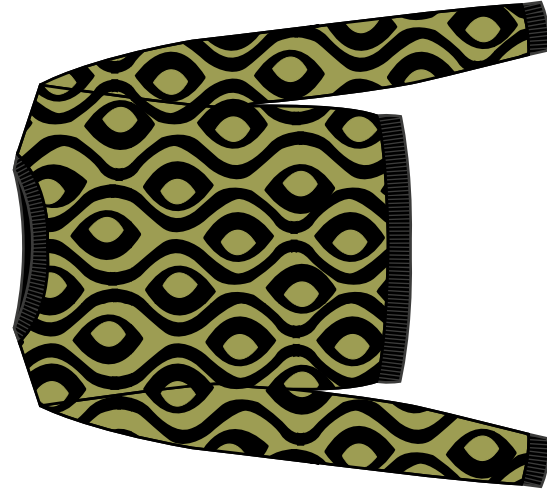

F/W 23-24 - CARTELLA COLORI 3
ART. FF289

COMP. 51%VI 28%PL 21%NYLON

NERO-FUCSIA*

NERO-PANNA

NERO-CAMMELLO

NERO-PISTACCHIO

Fresh Flower

F/W 23-24 - CARTELLA COLORI 4
ART. FF310