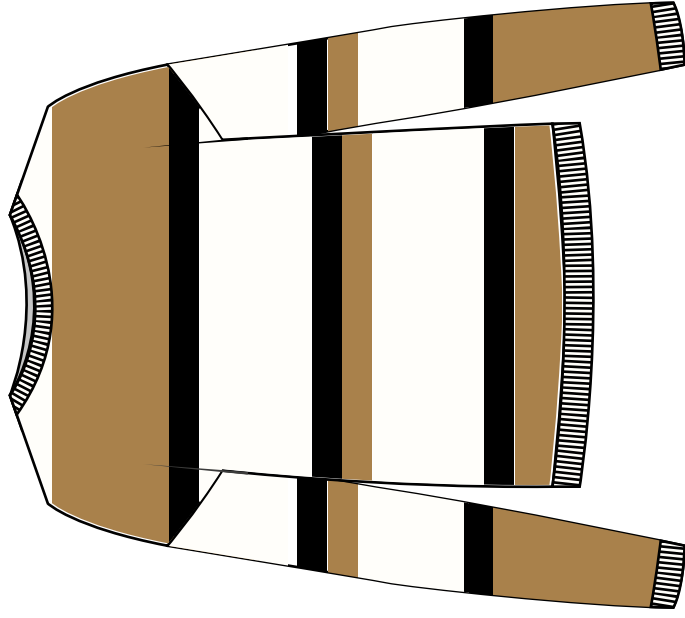

Fresh Flower

F/W 23-24 - CARTELLA COLORI 13
ART. FF284

COMP. 51%VI 28%PL 21%NYLON

PANNA - CAMMELLO - NERO*