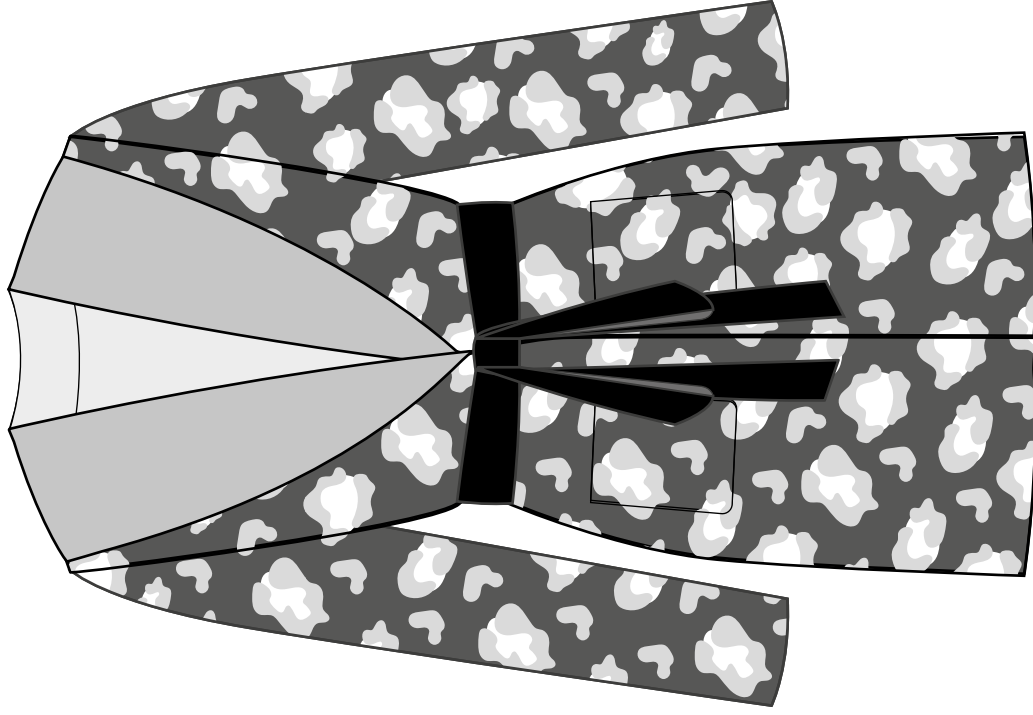

CAMMELLO-SENAPE*

NERO-FUCSIA

Fresh Flower

F/W 23-24 - CARTELLA COLORI 7
ART. FF299

COMP. 100% POLIESTERE

NERO-PERLA-PANNA*

CAMMELLO-MORO-NERO

Fresh Flower