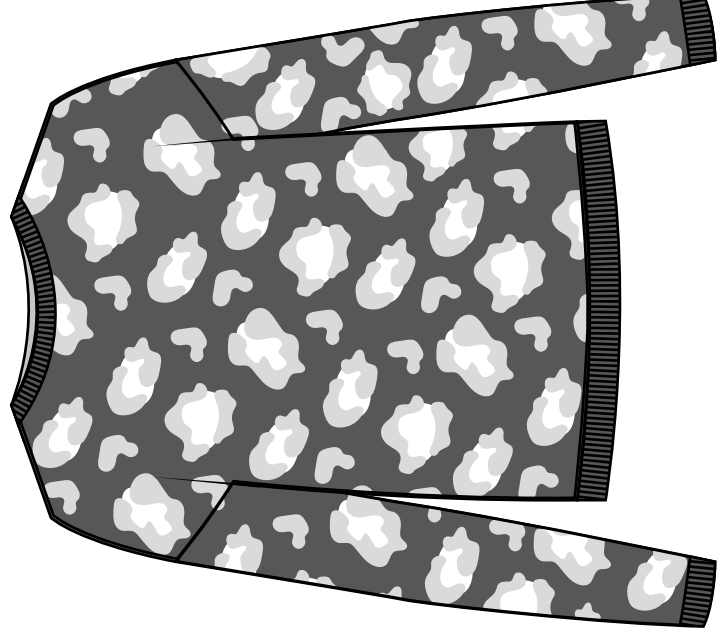

NERO-PERLA-PANNA