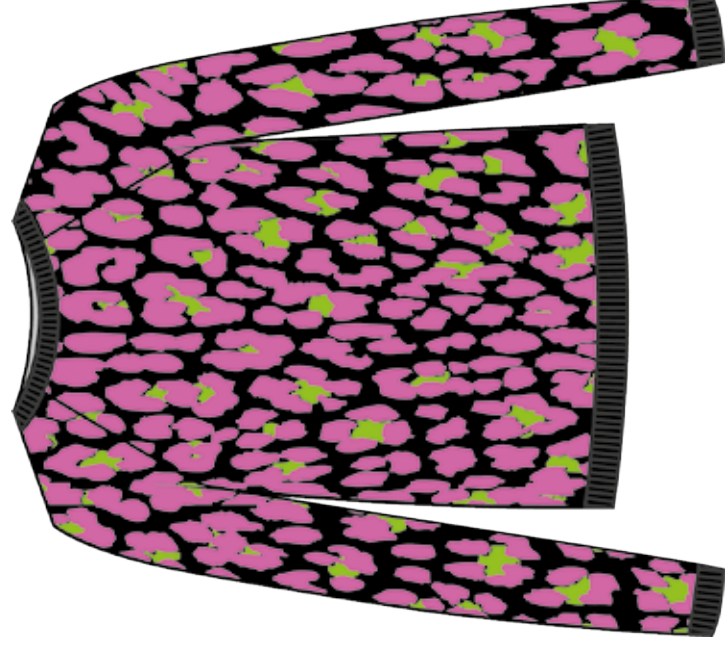

CAMMELLO-MORO-NERO

Fresh Fl*wer

F/W 23-24 - CARTELLA COLORI 8
ART. FF290

COMP. 51%VI 28%PL 21%NYLON

NERO-CAMMELLO*

NERO-FUCSIA

Fresh Flower

F/W 23-24 - CARTELLA COLORI 8
ART. FF291