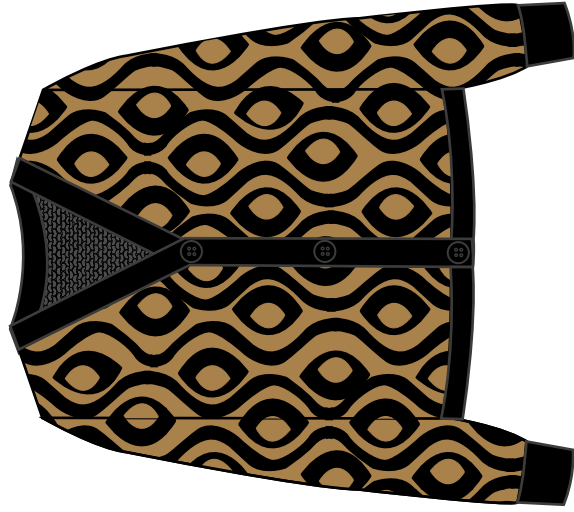

Fresh Flower

F/W 23-24 - CARTELLA COLORI 3
ART. FF287

COMP. 51%VI 28%PL 21%NYLON

NERO-CAMMELLO*