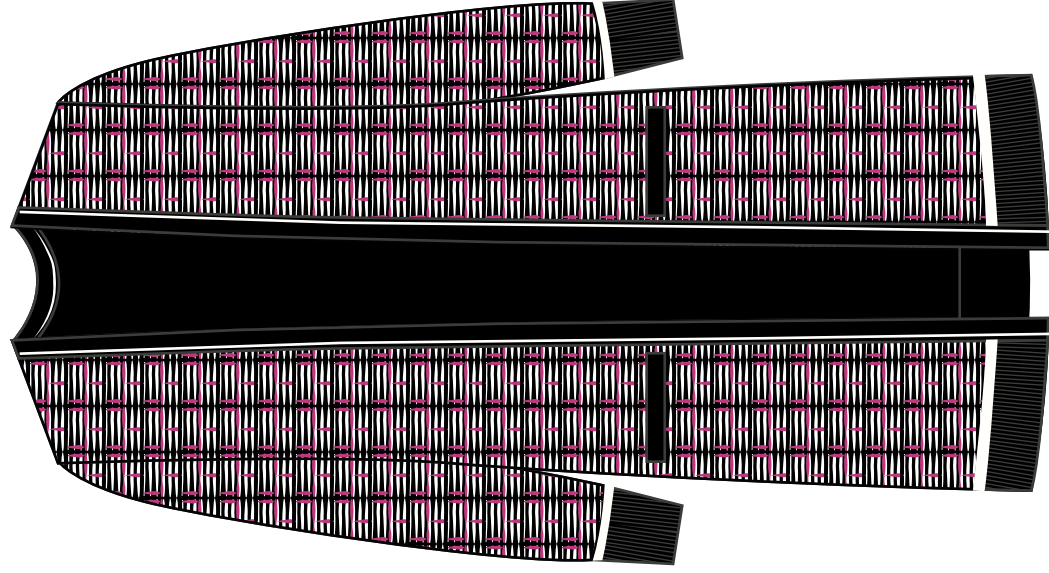

Fresh Flower

F/W 23-24 - CARTELLA COLORI 6
ART. FF297

COMP. 100% POLIESTERE

NERO - FUCSIA*

CAMMELLO-SENAPE

Fresh Flower

F/W 23-24 - CARTELLA COLORI 6
ART. FF298

COMP. 100% POLIESTERE