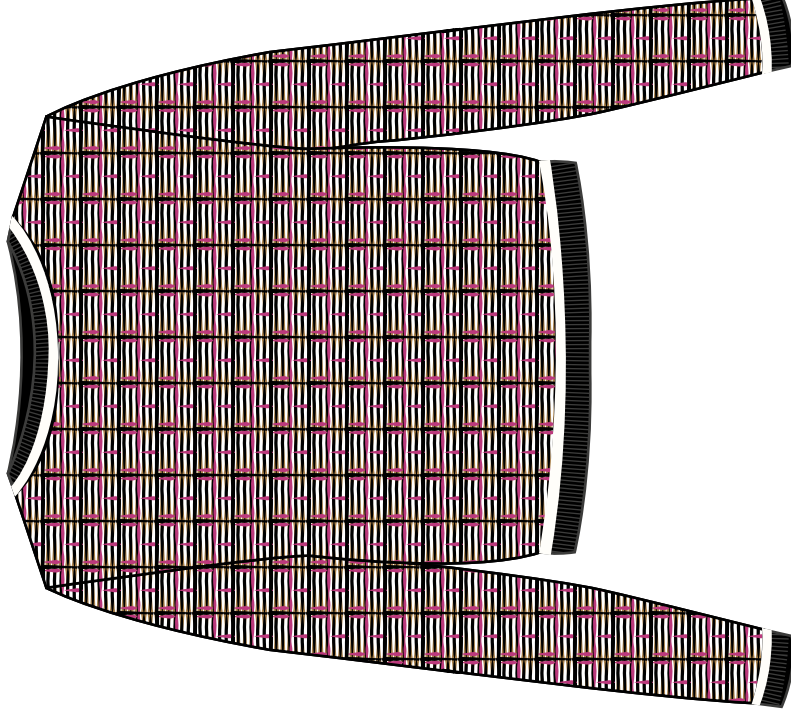

NERO-FUCSIA