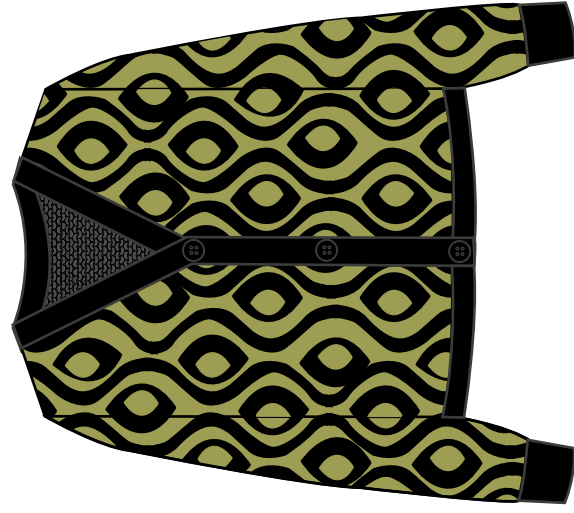

CIELO LUREX CIELO

Fresh Flower

F/W 23-24 - CARTELLA COLORI 3
ART. FF287

COMP. 51%VI 28%PL 21%NYLON

NERO-CAMMELLO*

NERO-PANNA

NERO-FUCSIA

NERO-PISTACCHIO