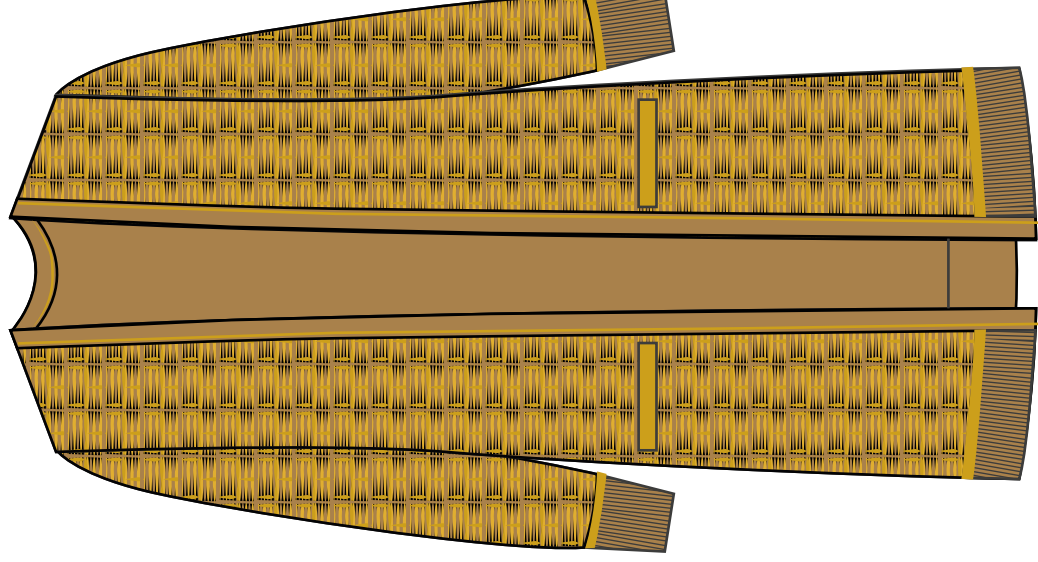

Fresh Flower

F/W 23-24 - CARTELLA COLORI 6
ART. FF297

COMP. 100% POLIESTERE

NERO - FUCSIA*

CAMMELLO-SENAPE

Fresh Flower

F/W 23-24 - CARTELLA COLORI 6
ART. FF298

COMP. 100% POLIESTERE