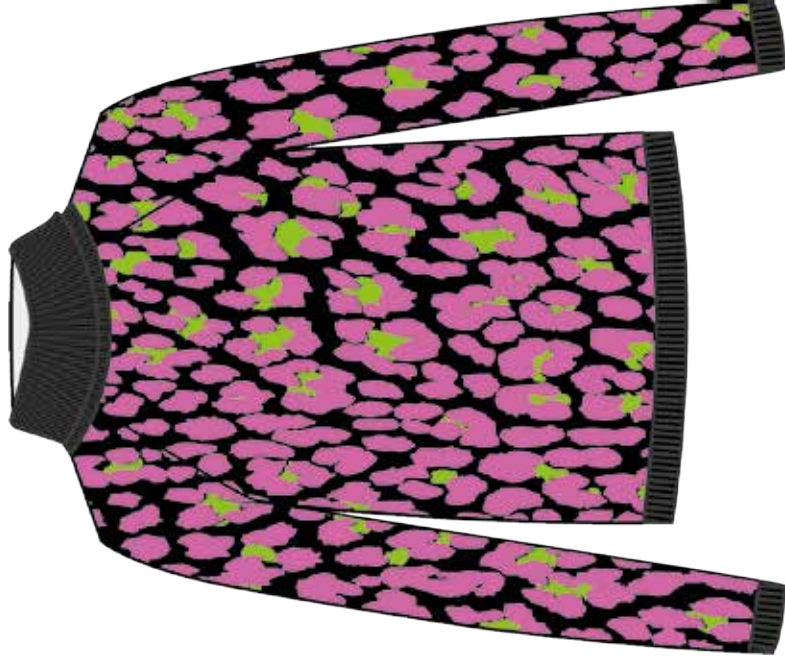

Fresh Flower

F/W 23-24 - CARTELLA COLORI 8
ART. FF291

COMP. 51%VI 28%PL 21%NYLON

NERO-FUCSIA*