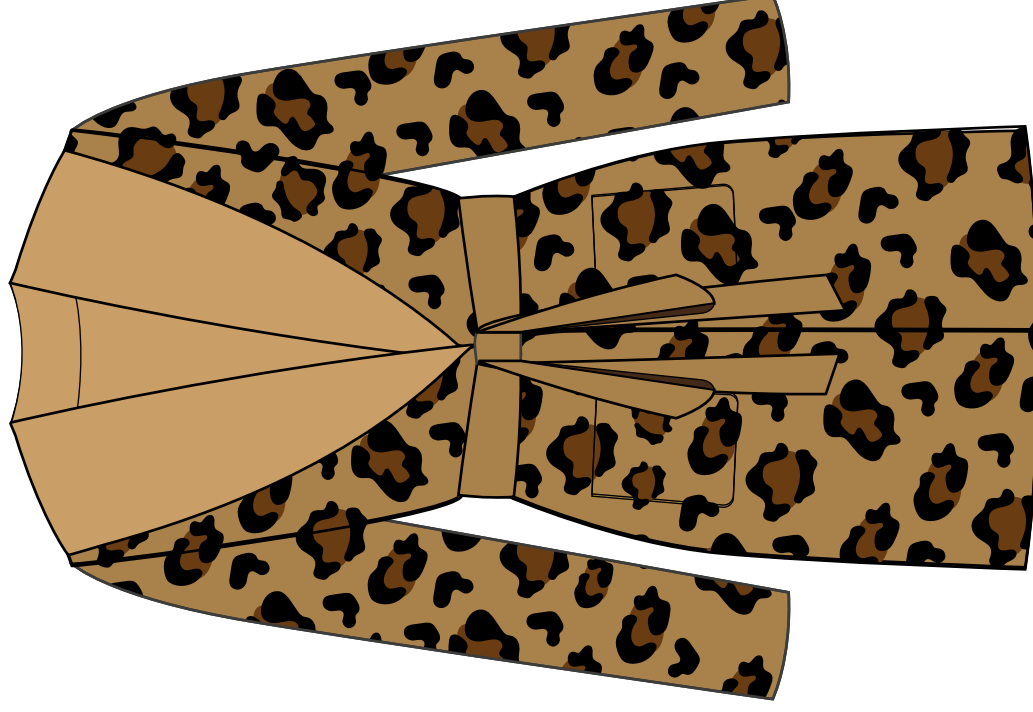

CAMMELLO-SENAPE*

NERO-FUCSIA

Fresh Flower

F/W 23-24 - CARTELLA COLORI 7
ART. FF299

COMP. 100% POLIESTERE

NERO-PERLA-PANNA*

CAMMELLO-MORO-NERO

Fresh Flower