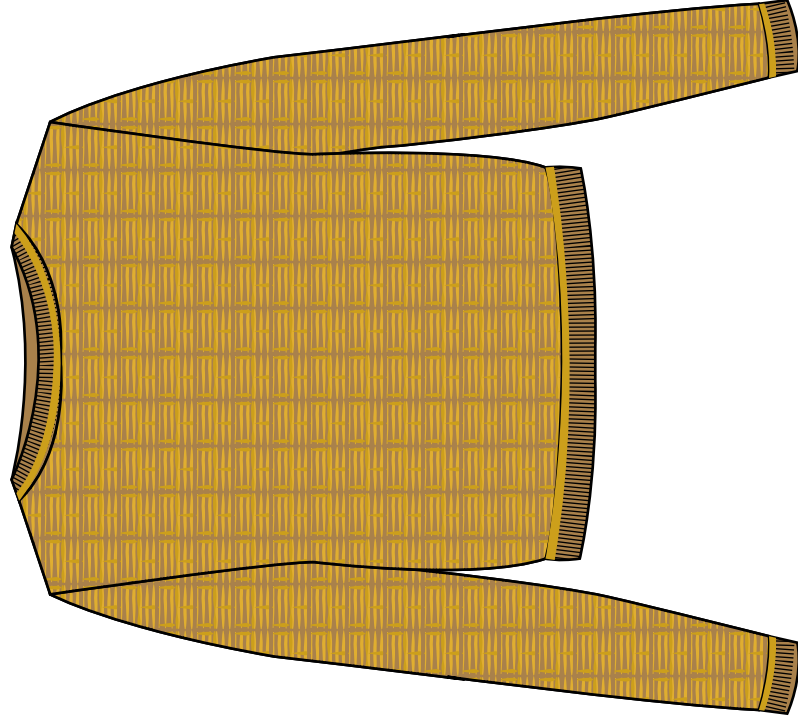

Fresh Flower

F/W 23-24 - CARTELLA COLORI 6
ART. FF297

COMP. 100% POLIESTERE

NERO - FUCSIA*

CAMMELLO-SENAPE

Fresh Flower

F/W 23-24 - CARTELLA COLORI 6
ART. FF298

COMP. 100% POLIESTERE