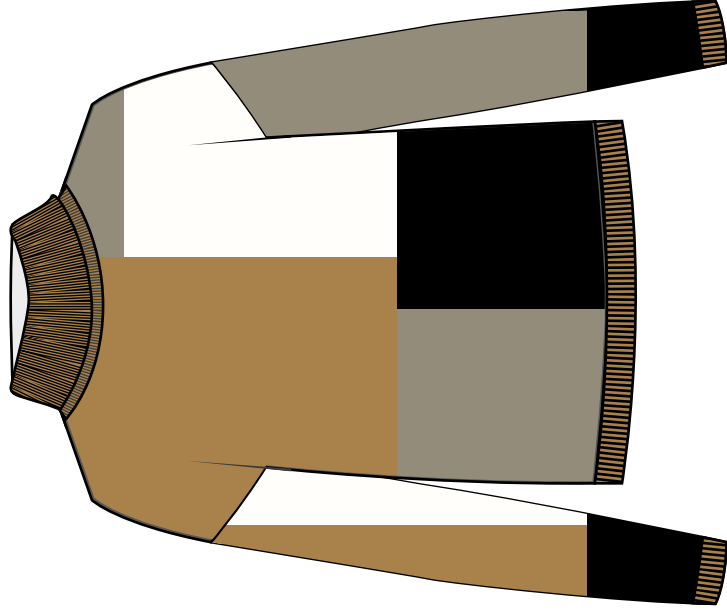

Fresh Flower

F/W 23-24 - CARTELLA COLORI 10
ART. FF242

COMP. 51%VI 28%PL 21%NYLON

CAMMELLO - GRIGIO CHIARO MEL.
PANNA - NERO*