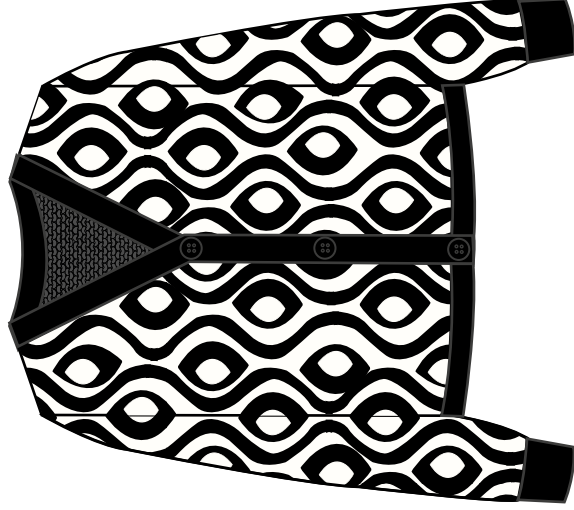

CIELO LUREX CIELO

Fresh Flower

F/W 23-24 - CARTELLA COLORI 3
ART. FF287

COMP. 51%VI 28%PL 21%NYLON

NERO-CAMMELLO*

NERO-PANNA

NERO-FUCSIA

NERO-PISTACCHIO