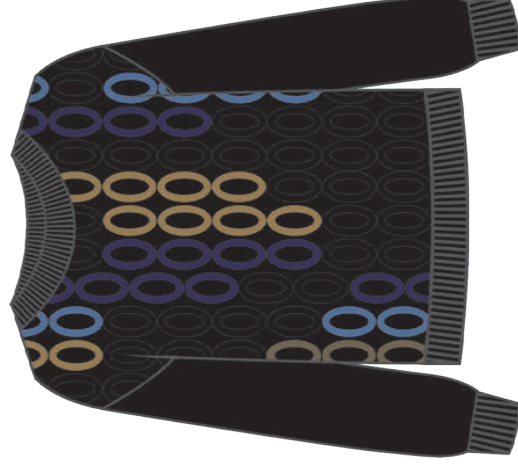

ROYAL

NATURALE

CAMMELLO

VIOLA

NERO

Fresh Flower

F/W 24-25 - CARTELLA COLORI 11
ART. FF444

COMP. 51%VI 28%PL 21%NY