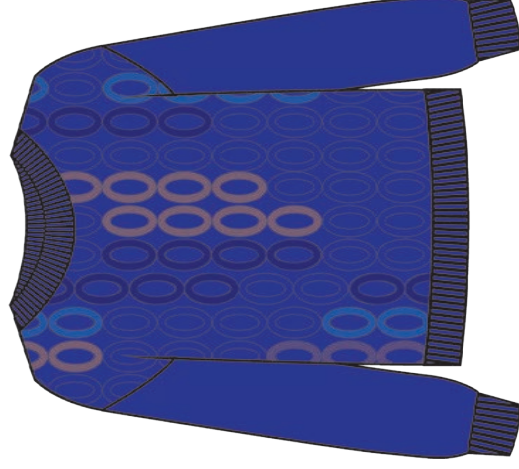

VIOLA

NERO

Fresh Flower

F/W 24-25 - CARTELLA COLORI 10

ART. FF434

COMP. 51%VI 28%PL 21%NY

GRIGIO CHIARO MEL.*

PANNA