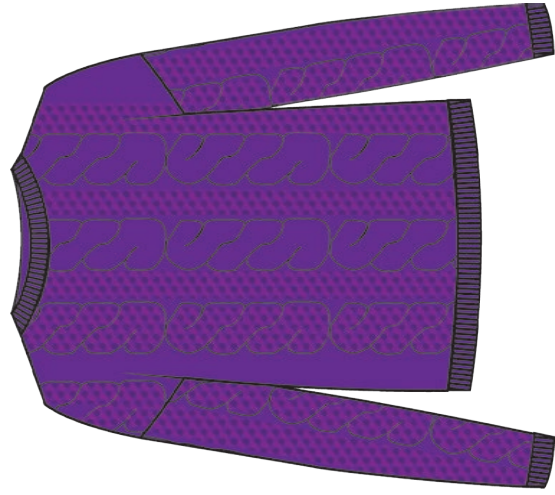

FUCSIA

NERO

Fresh Flower

F/W 24-25 - CARTELLA COLORI 9

ART. FF431

COMP. 51%VI 28%PL 21%NY

VIOLA*

PANNA