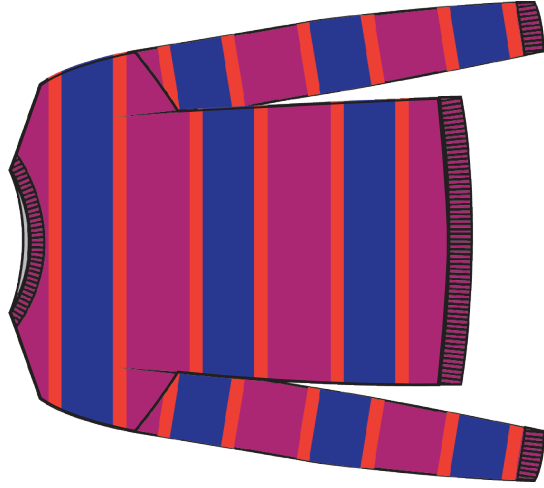

Fresh Flower

F/W 24-25 - CARTELLA COLORI 26

ART. FF487

COMP. 51%VI 28%PL 21%NY

FUCSIA/ARANCIO/ROYAL*