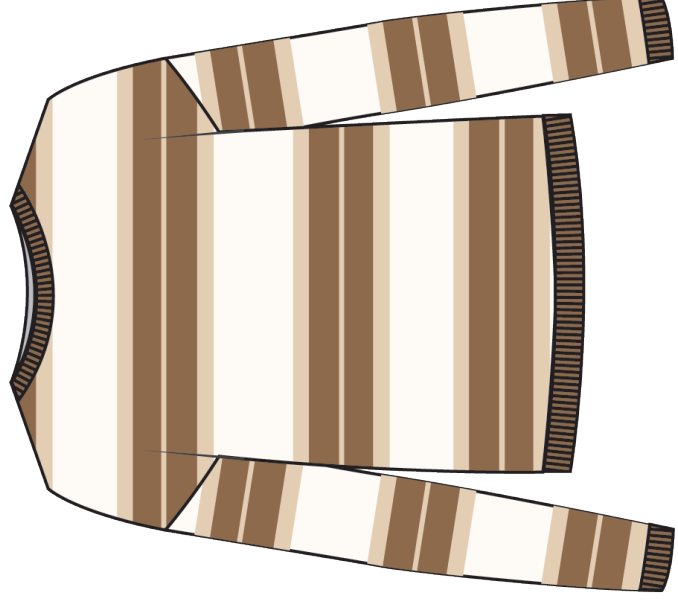

CAMMELLO/NATURALE/PANNA