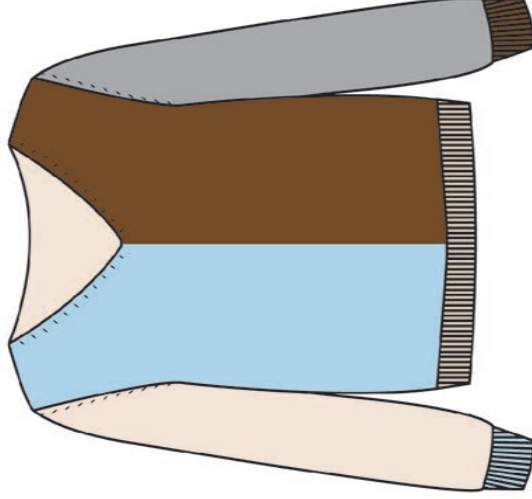

CAMMELLO/GRIGIO CHIARO MELANGE*

CIELO/NOCE