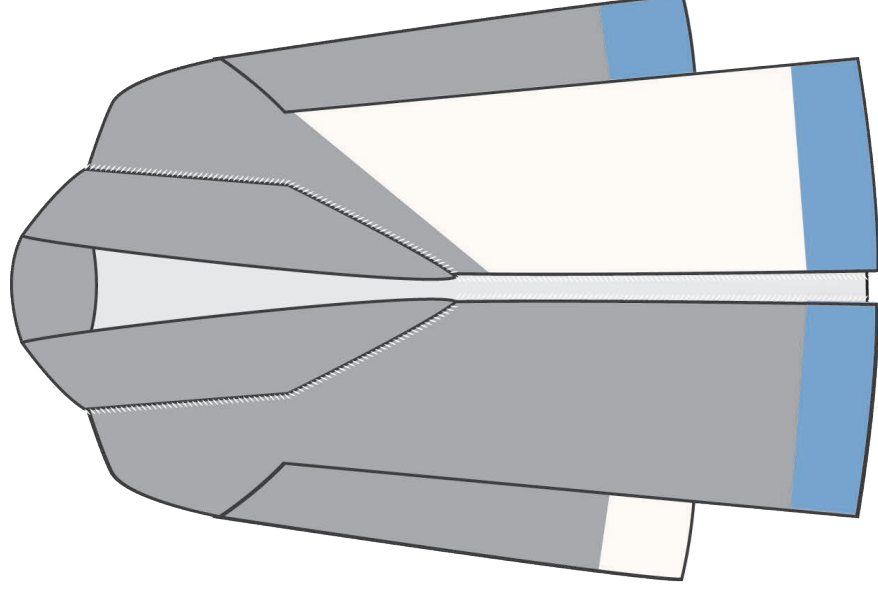

GRIGIO CHIARO MELANGE/PANNA/CIELO