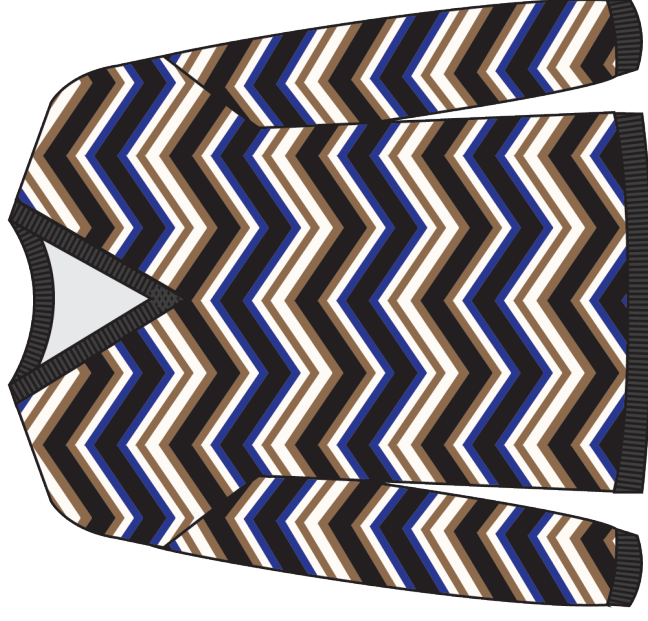

NERO/VIOLA/ROYAL

Fresh Flower

F/W 24-25 - CARTELLA COLORI 13
ART. FF450

COMP. 51%VI 28%PL 21%NY

VARIANTE VIOLA*

VARIANTE FUCSIA

VARIANTE NERA

Fresh Flower