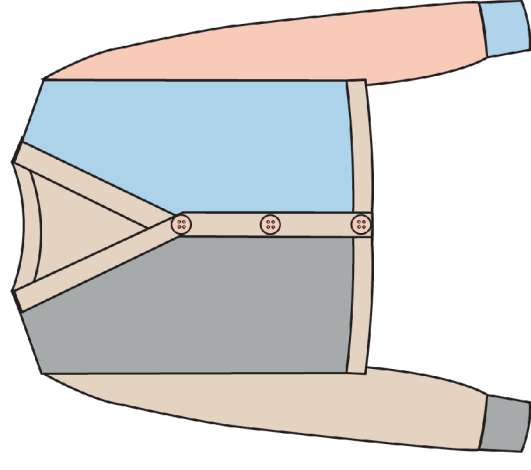

GRIGIO CHIARO MELANGE/CIELO