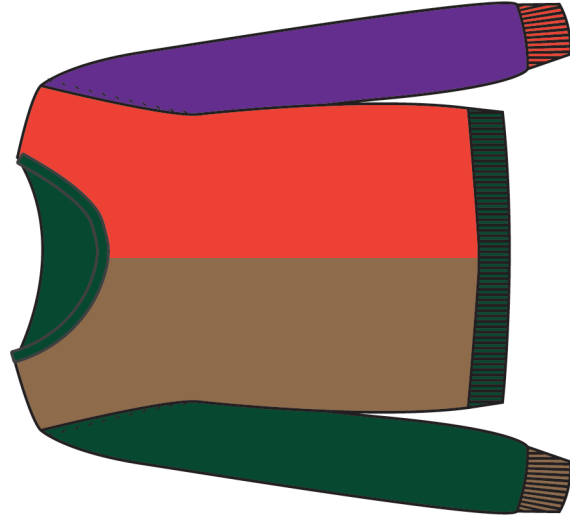

Fresh Flower

F/W 24-25 - CARTELLA COLORI 30

ART. FF502

COMP. 40%ANGORA 40%LANA 20%VI

CAMMELLO/ARANCIO*