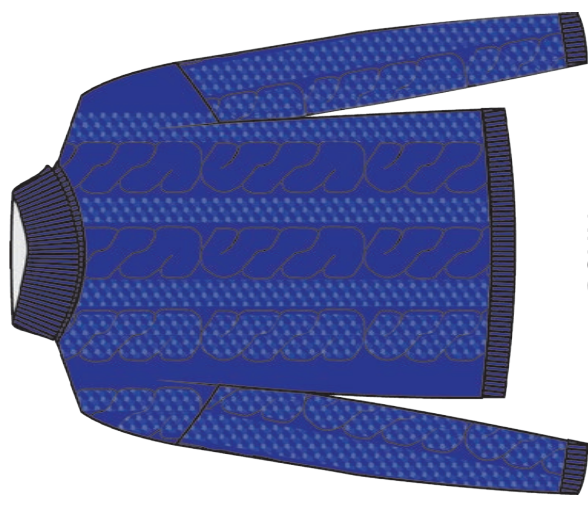

Fresh Flower

FW 24-25 - CARTELLA COLORI 9
ART. FF430

COMP. 51%VI 28%PL 21%NY

PANNA*

VIOLA

GRIGIO CHIARO
MELANGE

ROYAL

CAMMELLO