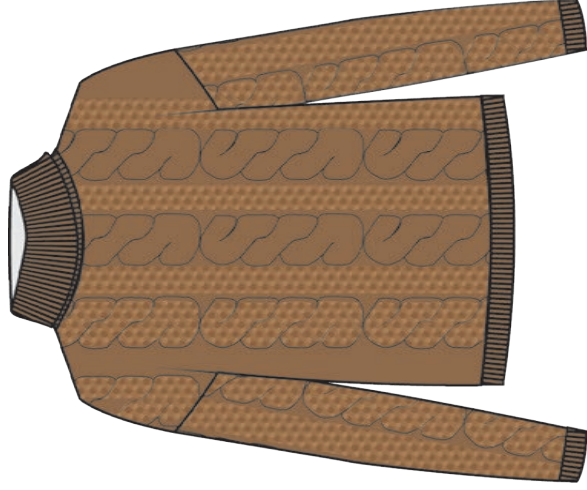

Fresh Flower

FW 24-25 - CARTELLA COLORI 9
ART. FF430

COMP. 51%VI 28%PL 21%NY

PANNA*

VIOLA

GRIGIO CHIARO
MELANGE

ROYAL

CAMMELLO