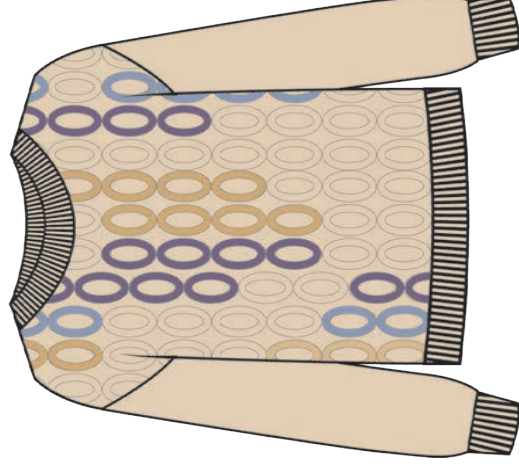

Fresh Flower

F/W 24-25 - CARTELLA COLORI 10

ART. FF434

COMP. 51%VI 28%PL 21%NY

NATURALE