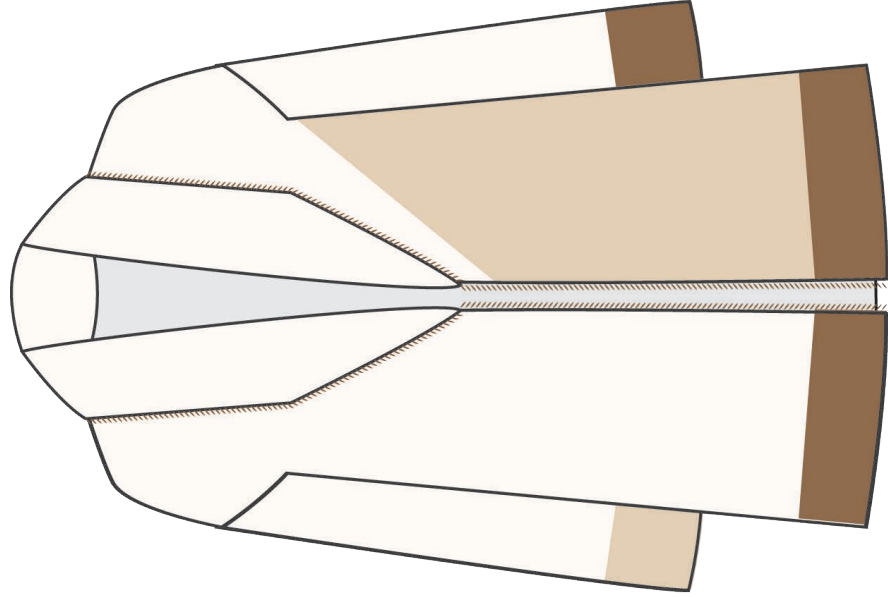

COMP. 51%VI 28%PL 21%NY

VERDE/TURCHISE/NERO/PANNA*

CAMMELLO/FUCSIA/NATURALE/ARANCIO

NERO/MOLA/ROYAL/PANNA

Fresh Flower

F/W 24-25 - CARTELLA COLORI 18

ART. FF458

COMP. 51%VI 28%PL 21%NY