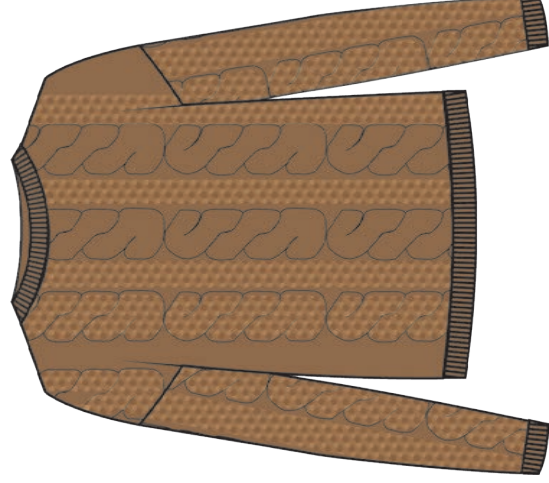

Fresh Flower

F/W 24-25 - CARTELLA COLORI 9

ART. FF431

COMP. 51%VI 28%PL 21%NY

CAMMELLO