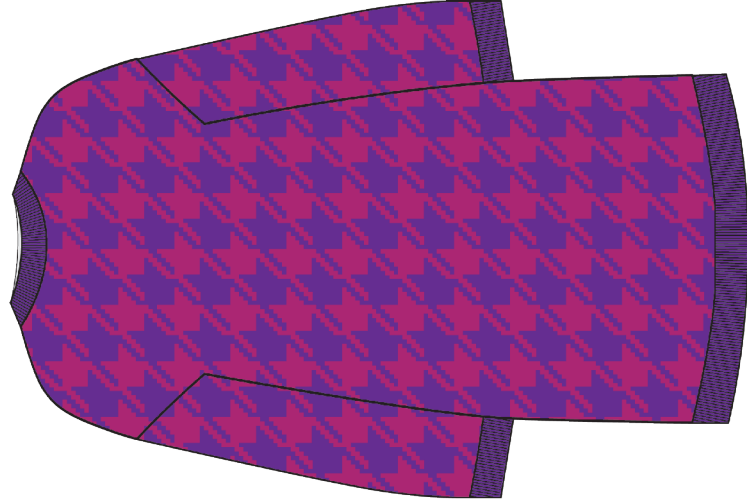

Fresh Flower

F/W 24-25 - CARTELLA COLORI 16

ART. FF456

COMP. 51%VI 28%PL 21%NY

VIOLA/FUCSIA*