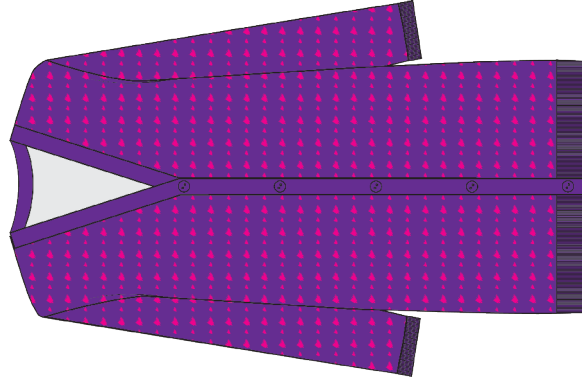

Fresh Flower

F/W 24-25 - CARTELLA COLORI 33

ART. FF511

COMP. 51%VI 28%PL 21%NY

VIOLA/FUCSIA*