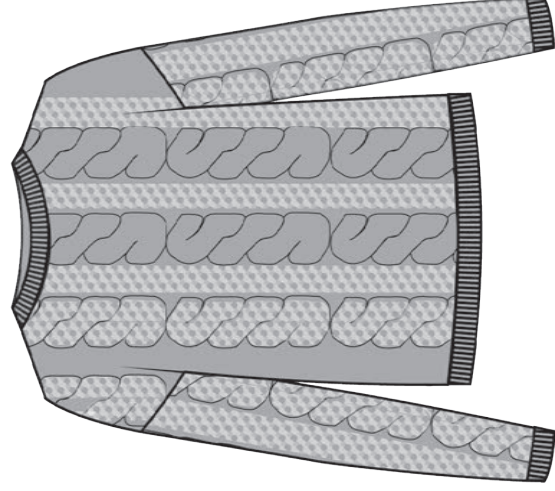

GRIGIO CHIARO
MELANGE