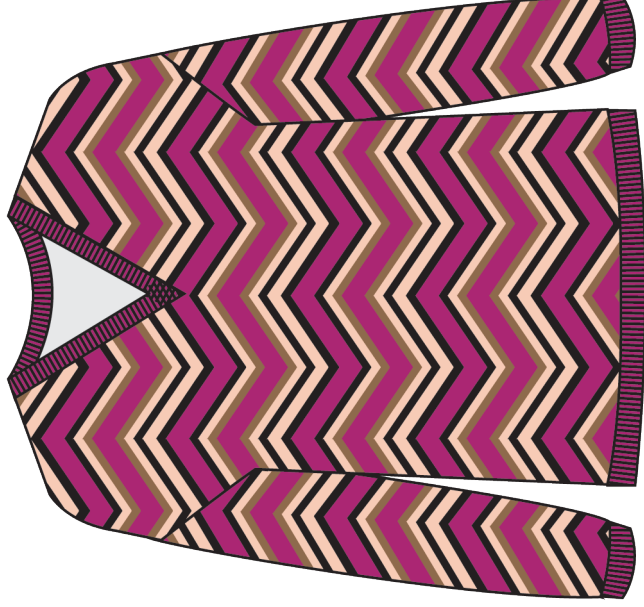

NERO/VIOLA/ROYAL

Fresh Flower

F/W 24-25 - CARTELLA COLORI 13
ART. FF450

COMP. 51%VI 28%PL 21%NY

VARIANTE VIOLA*

VARIANTE FUCSIA

VARIANTE NERA

Fresh Flower