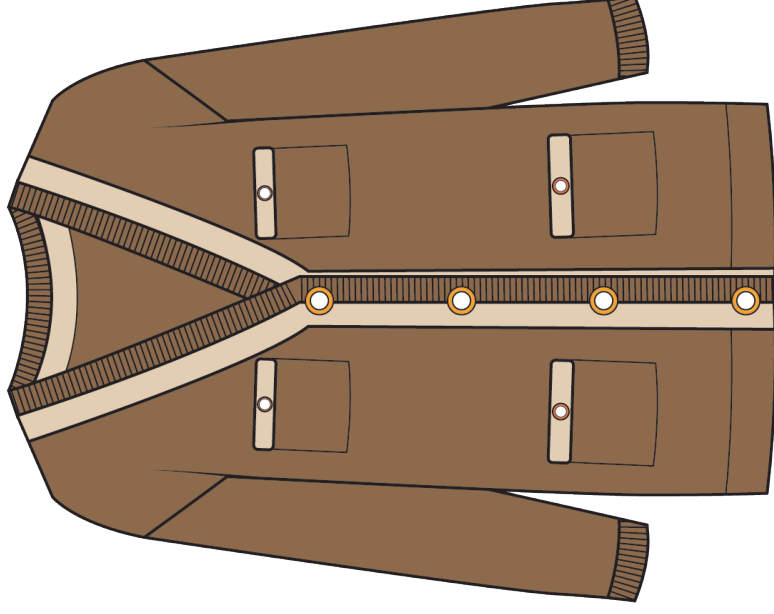

CAMMELLO/VIOLA/FUCSIA/NERO

PANNA/CAMMELLO/GRIGIO CHIARO MEL./NERO

Fresh Flower

F/W 24-25 - CARTELLA COLORI 24

ART. FF483

COMP. 51%VI 28%PL 21%NY

PANNA/CAMMELLO LUREX*

NERO/CAMMELLO LUREX