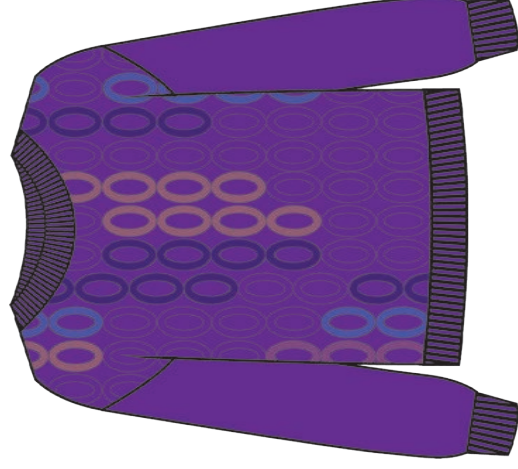

Fresh Flower

F/W 24-25 - CARTELLA COLORI 10

ART. FF434

COMP. 51%VI 28%PL 21%NY

VIOLA