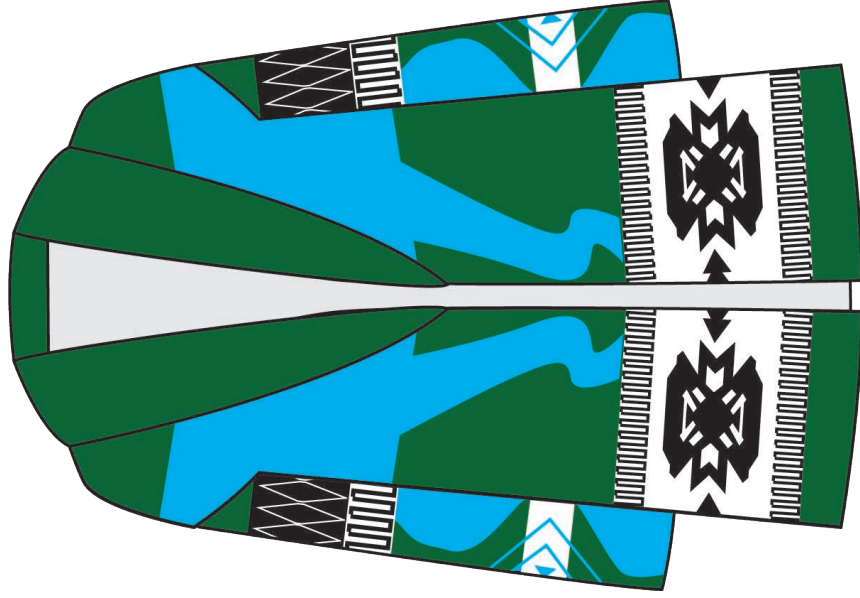

Fresh Flower

F/W 24-25 - CARTELLA COLORI 17

ART. FF457

COMP. 51%VI 28%PL 21%NY

VERDE/TURCHISE/NERO/PANNA*