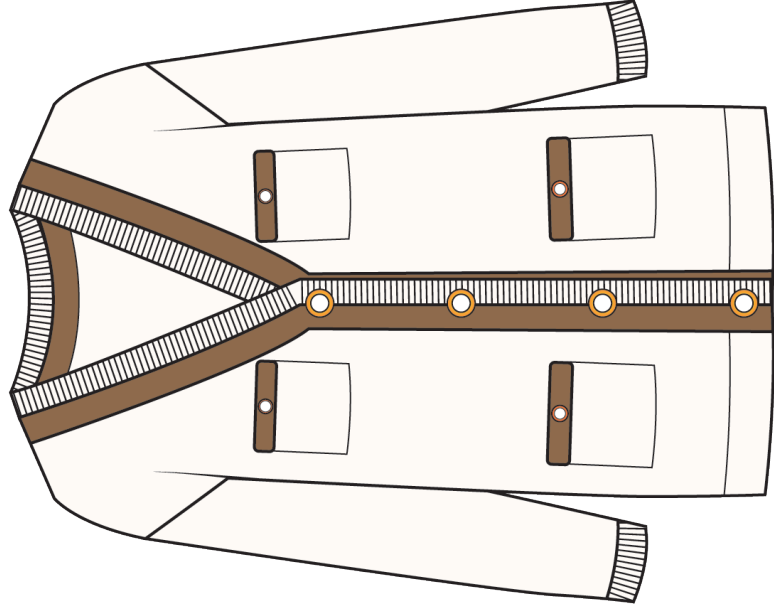

Fresh Flower

F/W 24-25 - CARTELLA COLORI 24

ART. FF483

COMP. 51%VI 28%PL 21%NY

PANNA/CAMMELLO LUREX*