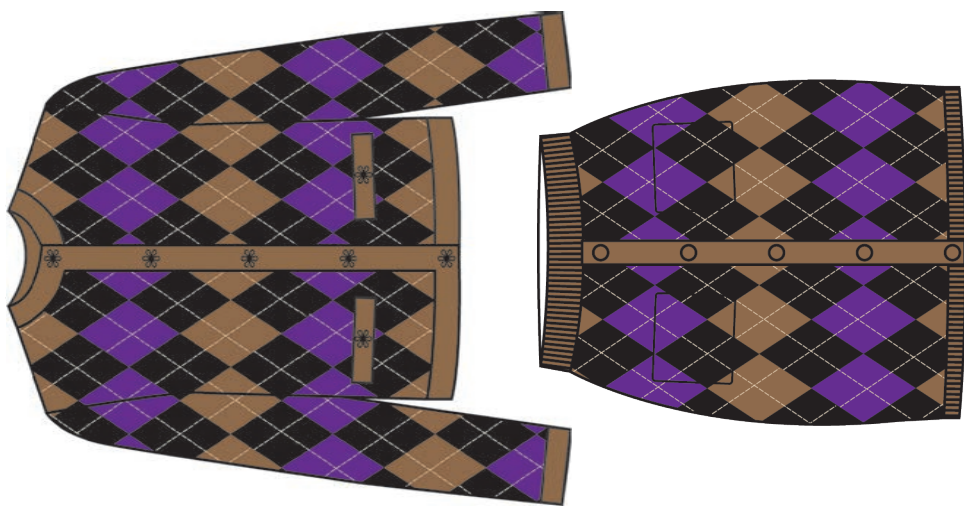

ART. FF476 - FF477 - COMPLETO FF522

COMP. 51%VI 28%PL 21%NY

ROYAL/CAMMELLO/FUCSIA*

NERO/PANNA/GRIGIO CHARO MELANGE

CAMMELLO/VIOLA/NERO

Fresh Flower

F/W 24-25 - CARTELLA COLORI 22

ART. FF480