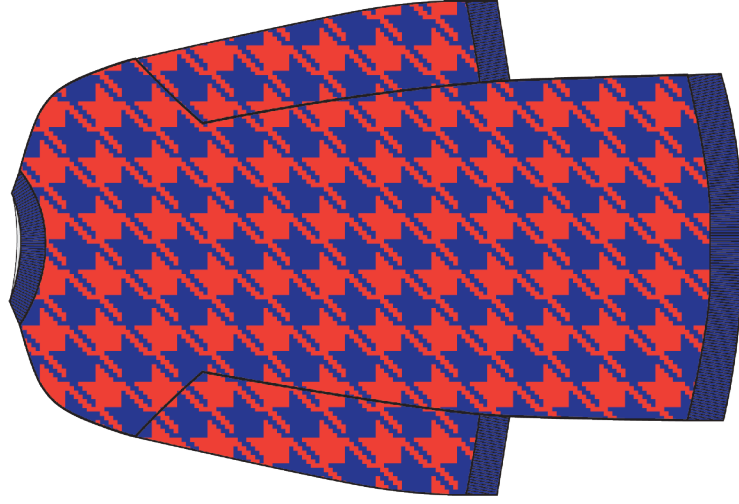

ROYAL/ARANCIO