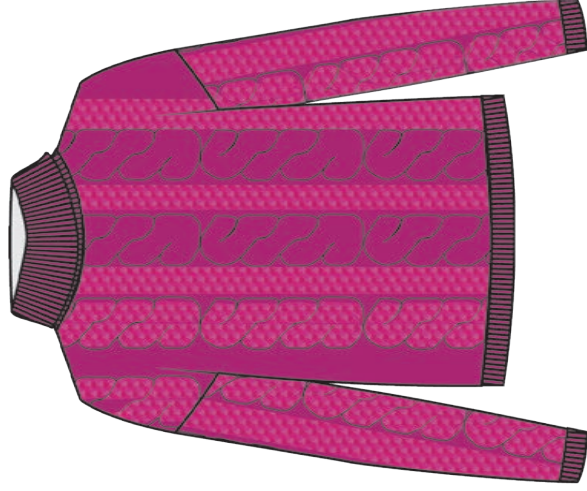

Fresh Flower

FW 24-25 - CARTELLA COLORI 9
ART. FF430

COMP. 51%VI 28%PL 21%NY

PANNA*

VIOLA

GRIGIO CHIARO
MELANGE

ROYAL

CAMMELLO