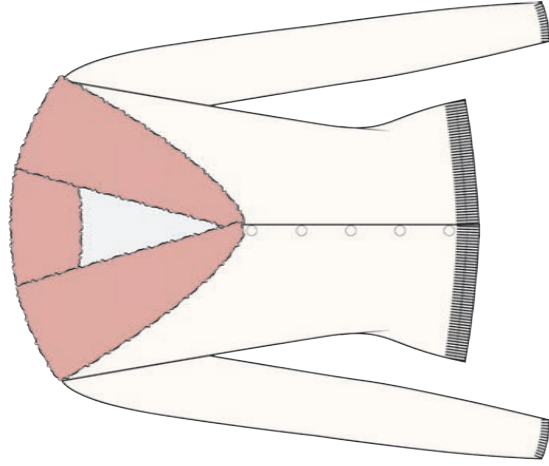

Fresh Flower

F/W 24-25 - CARTELLA COLORI 32

ART. FF504

COMP. 51%VI 28%PL 21%NY

PANNA/ROSA*