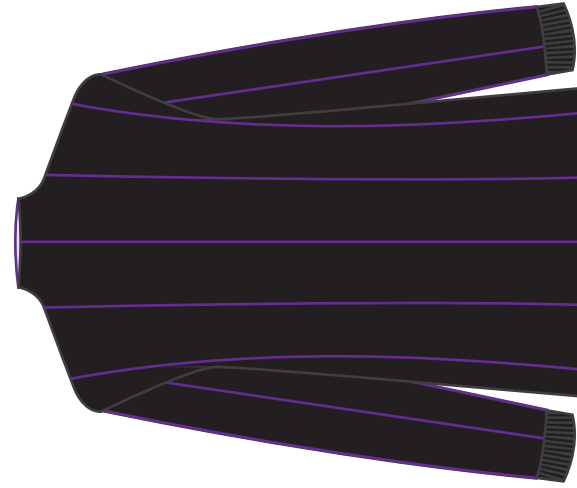

Fresh Flower

F/W 24-25 - CARTELLA COLORI 22

ART. FF480

COMP. 51%VI 28%PL 21%NY

NERO/VIOLA*