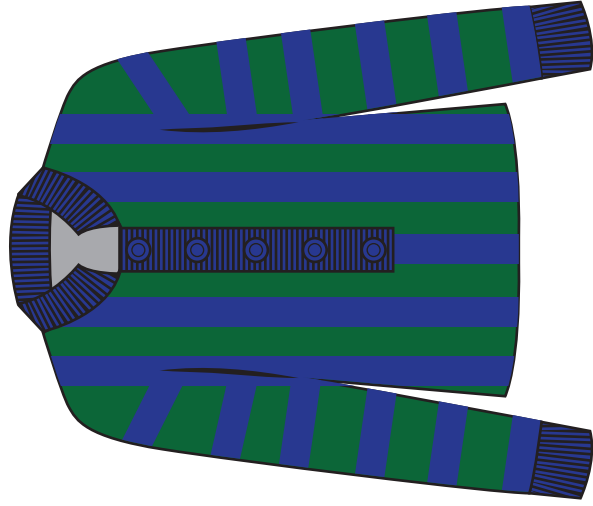

Fresh Flower

F/W 24-25 - CARTELLA COLORI 28

ART. FF490

COMP. 51%VI 28%PL 21%NY

ROYAL/VERDE*