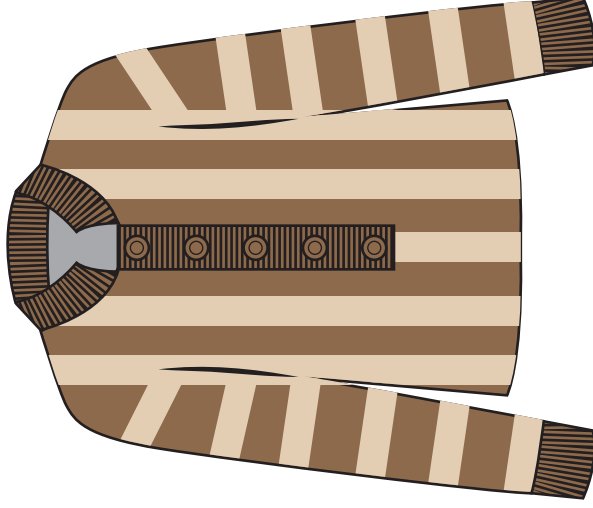

CAMMELLO/NATURALE