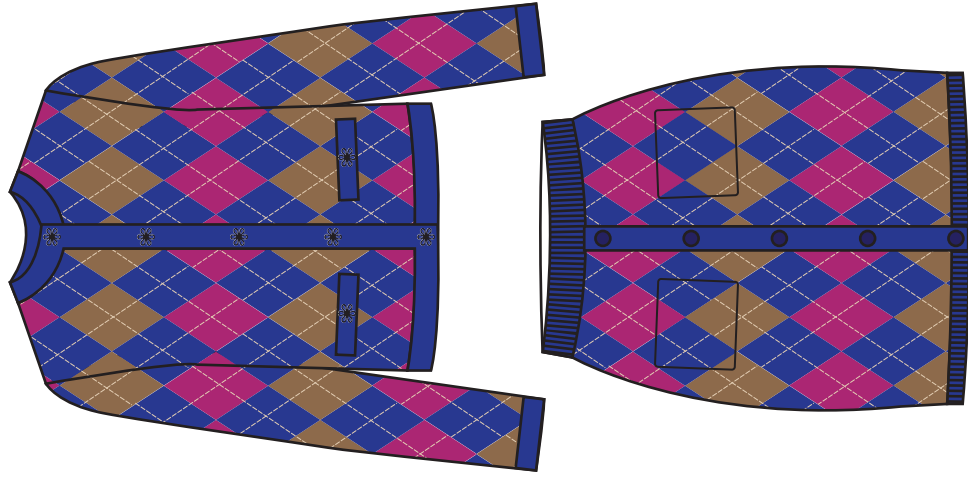

Fresh Flower

FW 24-25 - CARTELLA COLORI 21

ART. FF476 - FF477 - COMPLETO FF522

COMP. 51%VI 28%PL 21%NY

ROYAL/CAMMELLO/FUCSIA*