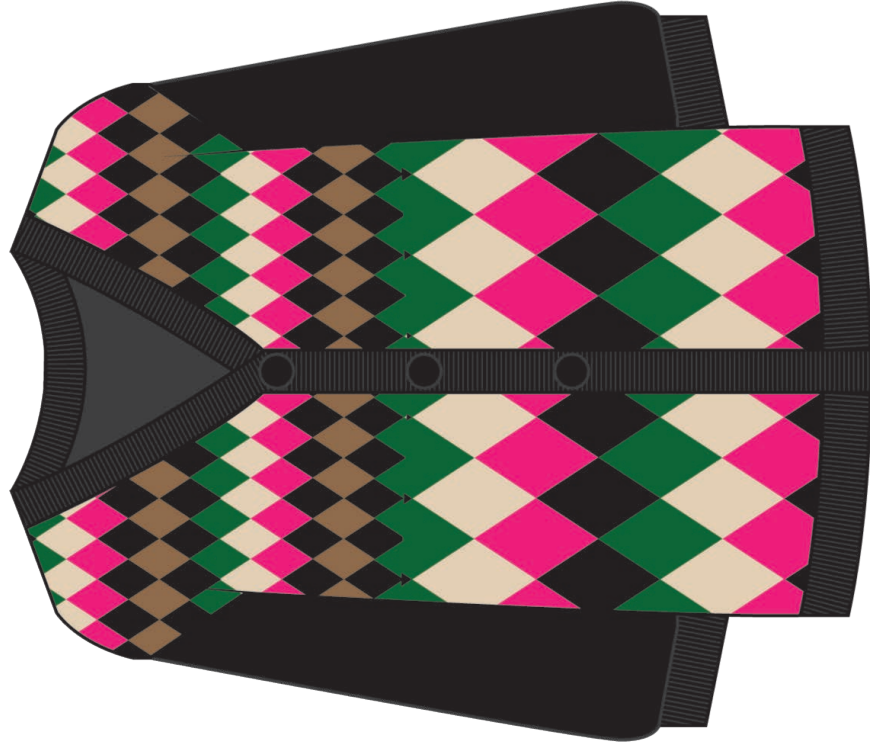

Fresh Flower

F/W 24-25 - CARTELLA COLORI 14
ART. FF452

COMP. 51%VI 28%PL 21%NY

VARIANTE NERA*