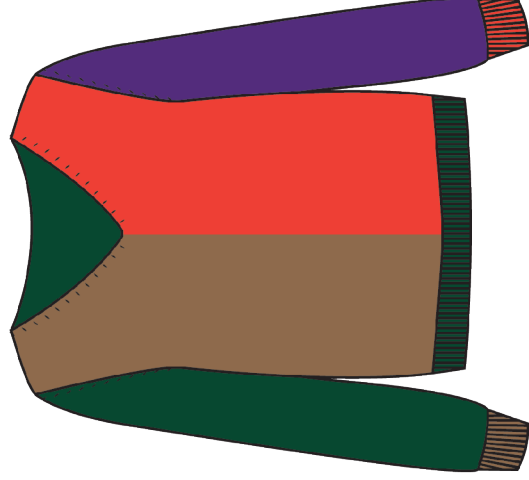

CAMMELLO/ARANCIO