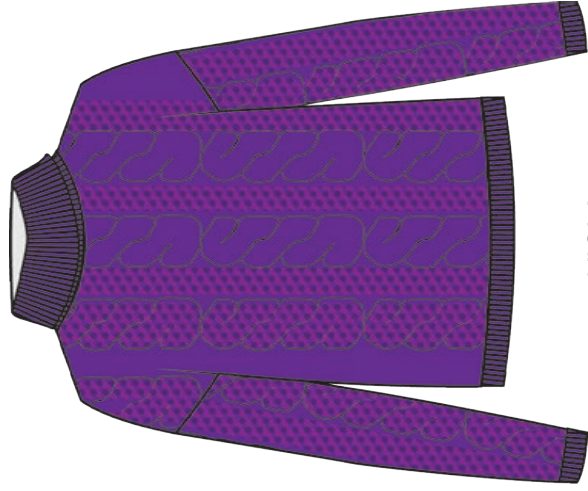

Fresh Flower

FW 24-25 - CARTELLA COLORI 9
ART. FF430

COMP. 51%VI 28%PL 21%NY

VIOLA