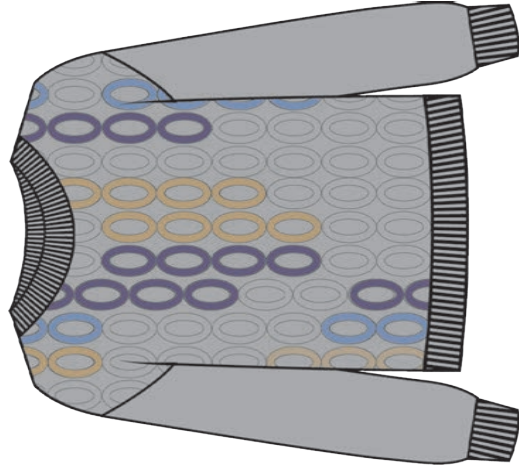

VIOLA

NERO

Fresh Flower

F/W 24-25 - CARTELLA COLORI 10

ART. FF434

COMP. 51%VI 28%PL 21%NY

GRIGIO CHIARO MEL.*

PANNA