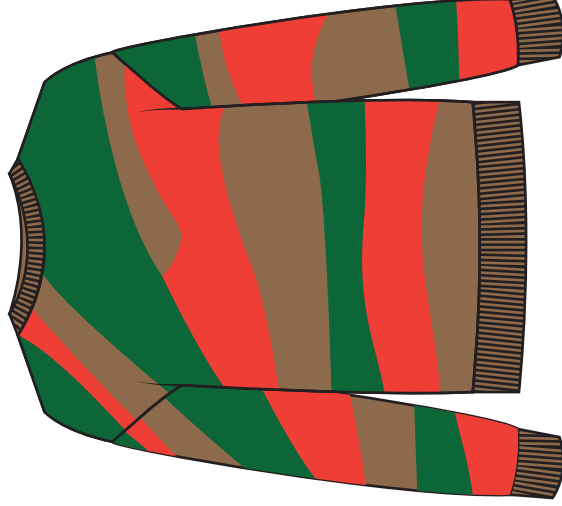

CAMMELLO/NERO/FUCSIA

Fresh Flower

FW 24-25 - CARTELLA COLORI 12

ART. FF446

COMP. 51%VI 28%PL 21%NY

NATURALE/FUCSIA/CAMMELO*

CAMMELO/VERDE/ARANCIO

NERO/VIOLA/ROYAL