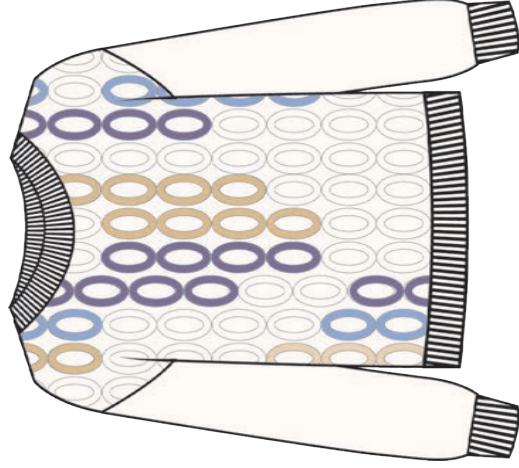

VIOLA

NERO

Fresh Flower

F/W 24-25 - CARTELLA COLORI 10

ART. FF434

COMP. 51%VI 28%PL 21%NY

GRIGIO CHIARO MEL.*

PANNA