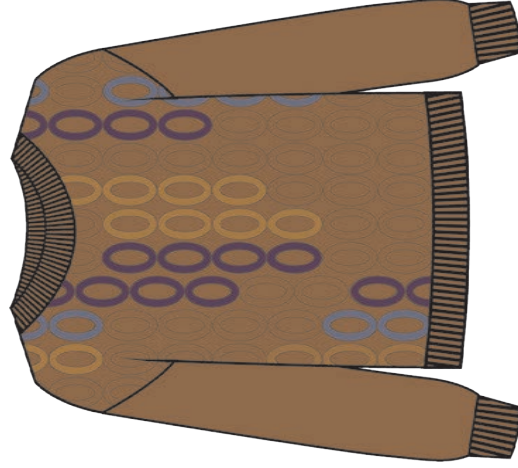

Fresh Flower

F/W 24-25 - CARTELLA COLORI 10

ART. FF434

COMP. 51%VI 28%PL 21%NY

CAMMELLO