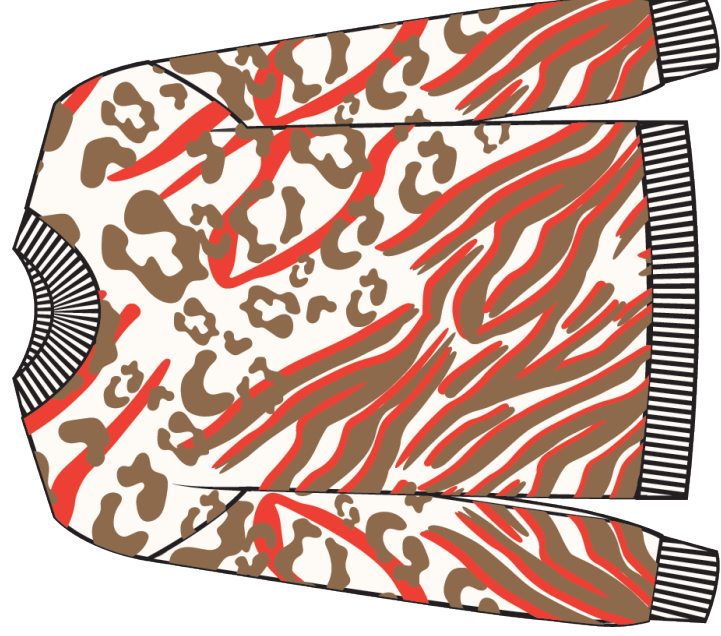

PANNA/CAMMELO/ARANCIO