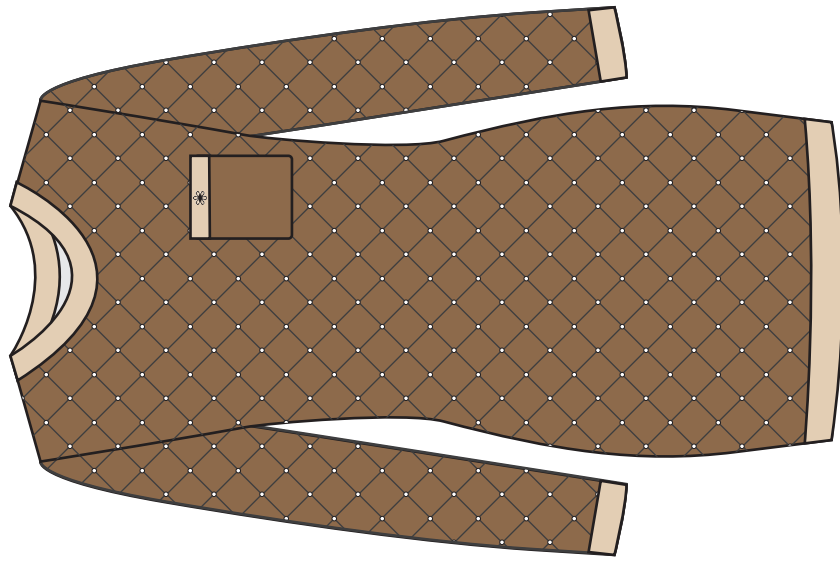

Fresh Flower

FW 24-25 - CARTELLA COLORI 20
ART. FF471

COMP. 51%VI 28%PL 21%NY

VIOLA/NERO*

NERO/PANNA

CAMMELLO/NATURALE

Fresh Flower

FW 24-25 - CARTELLA COLORI 21