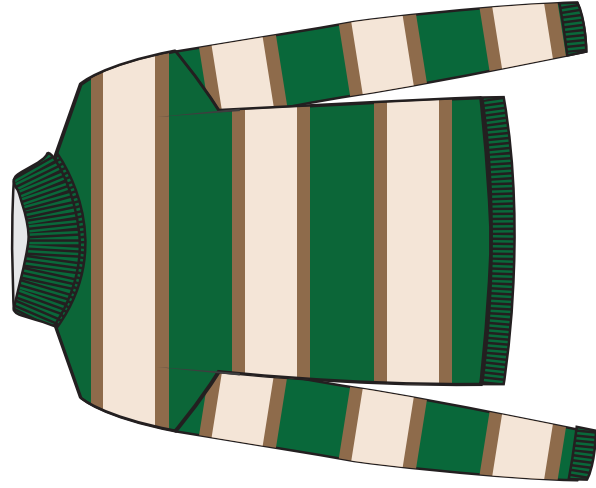

Fresh Flower

F/W 24-25 - CARTELLA COLORI 26

ART. FF488

COMP. 51%VI 28%PL 21%NY

VERDE/CAMMELLO/NATURALE*