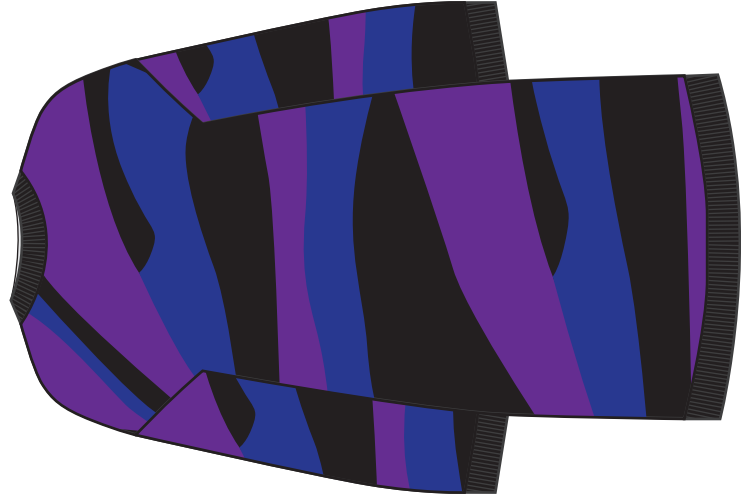

Fresh Flower

F/W 24-25 - CARTELLA COLORI 12

ART. FF447

COMP. 51%VI 28%PL 21%NY

NERO/VIOLA/ROYAL*