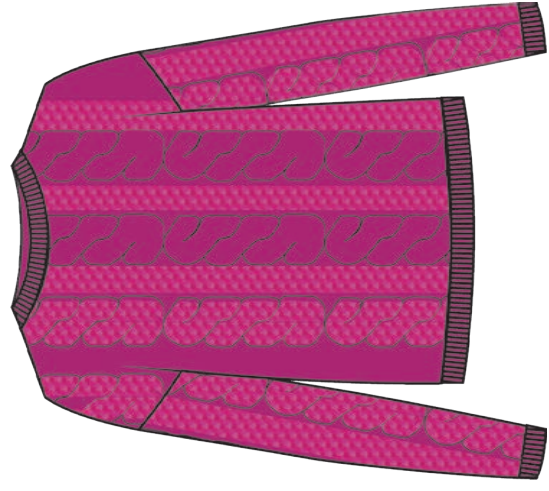

Fresh Flower

F/W 24-25 - CARTELLA COLORI 9

ART. FF431

COMP. 51%VI 28%PL 21%NY

FUCSIA