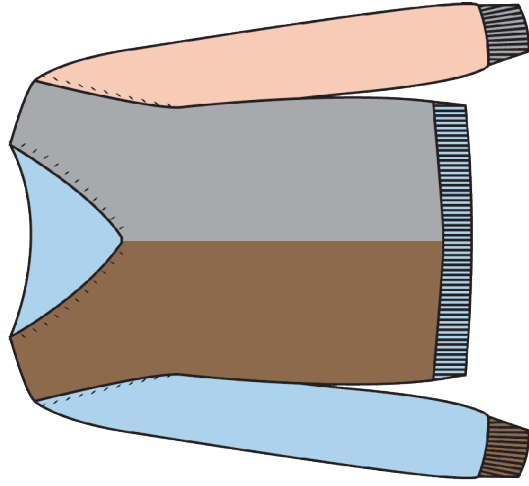

F/W 24-25 CARTELLA COLORI 29 - CINIGLIA
100%NYLON

VIOLA

ARANCIO

CIELO

VERDE

Fresh Flower

F/W 24-25 - CARTELLA COLORI 30
ART. FF500

COMP. 40%ANGORA 40%LANA 20%VI