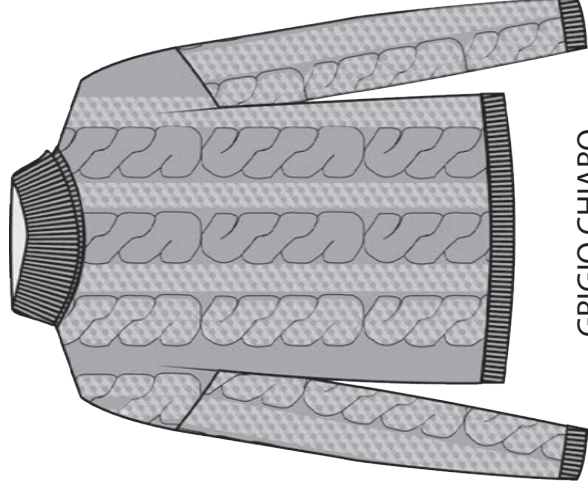

Fresh Flower

FW 24-25 - CARTELLA COLORI 9
ART. FF430

COMP. 51%VI 28%PL 21%NY

PANNA*

VIOLA

GRIGIO CHIARO
MELANGE

ROYAL

CAMMELLO