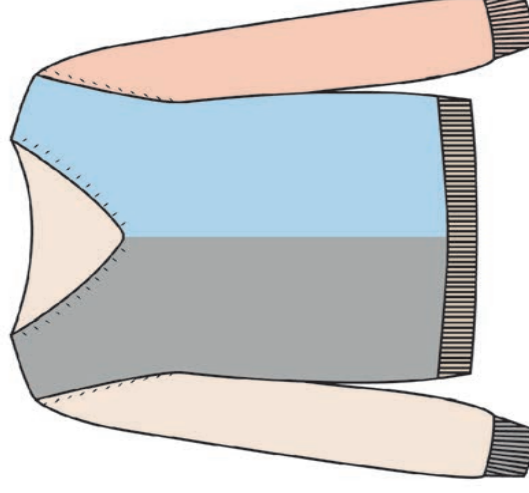

GRIGIO CHIARO MELANGE/CIELO